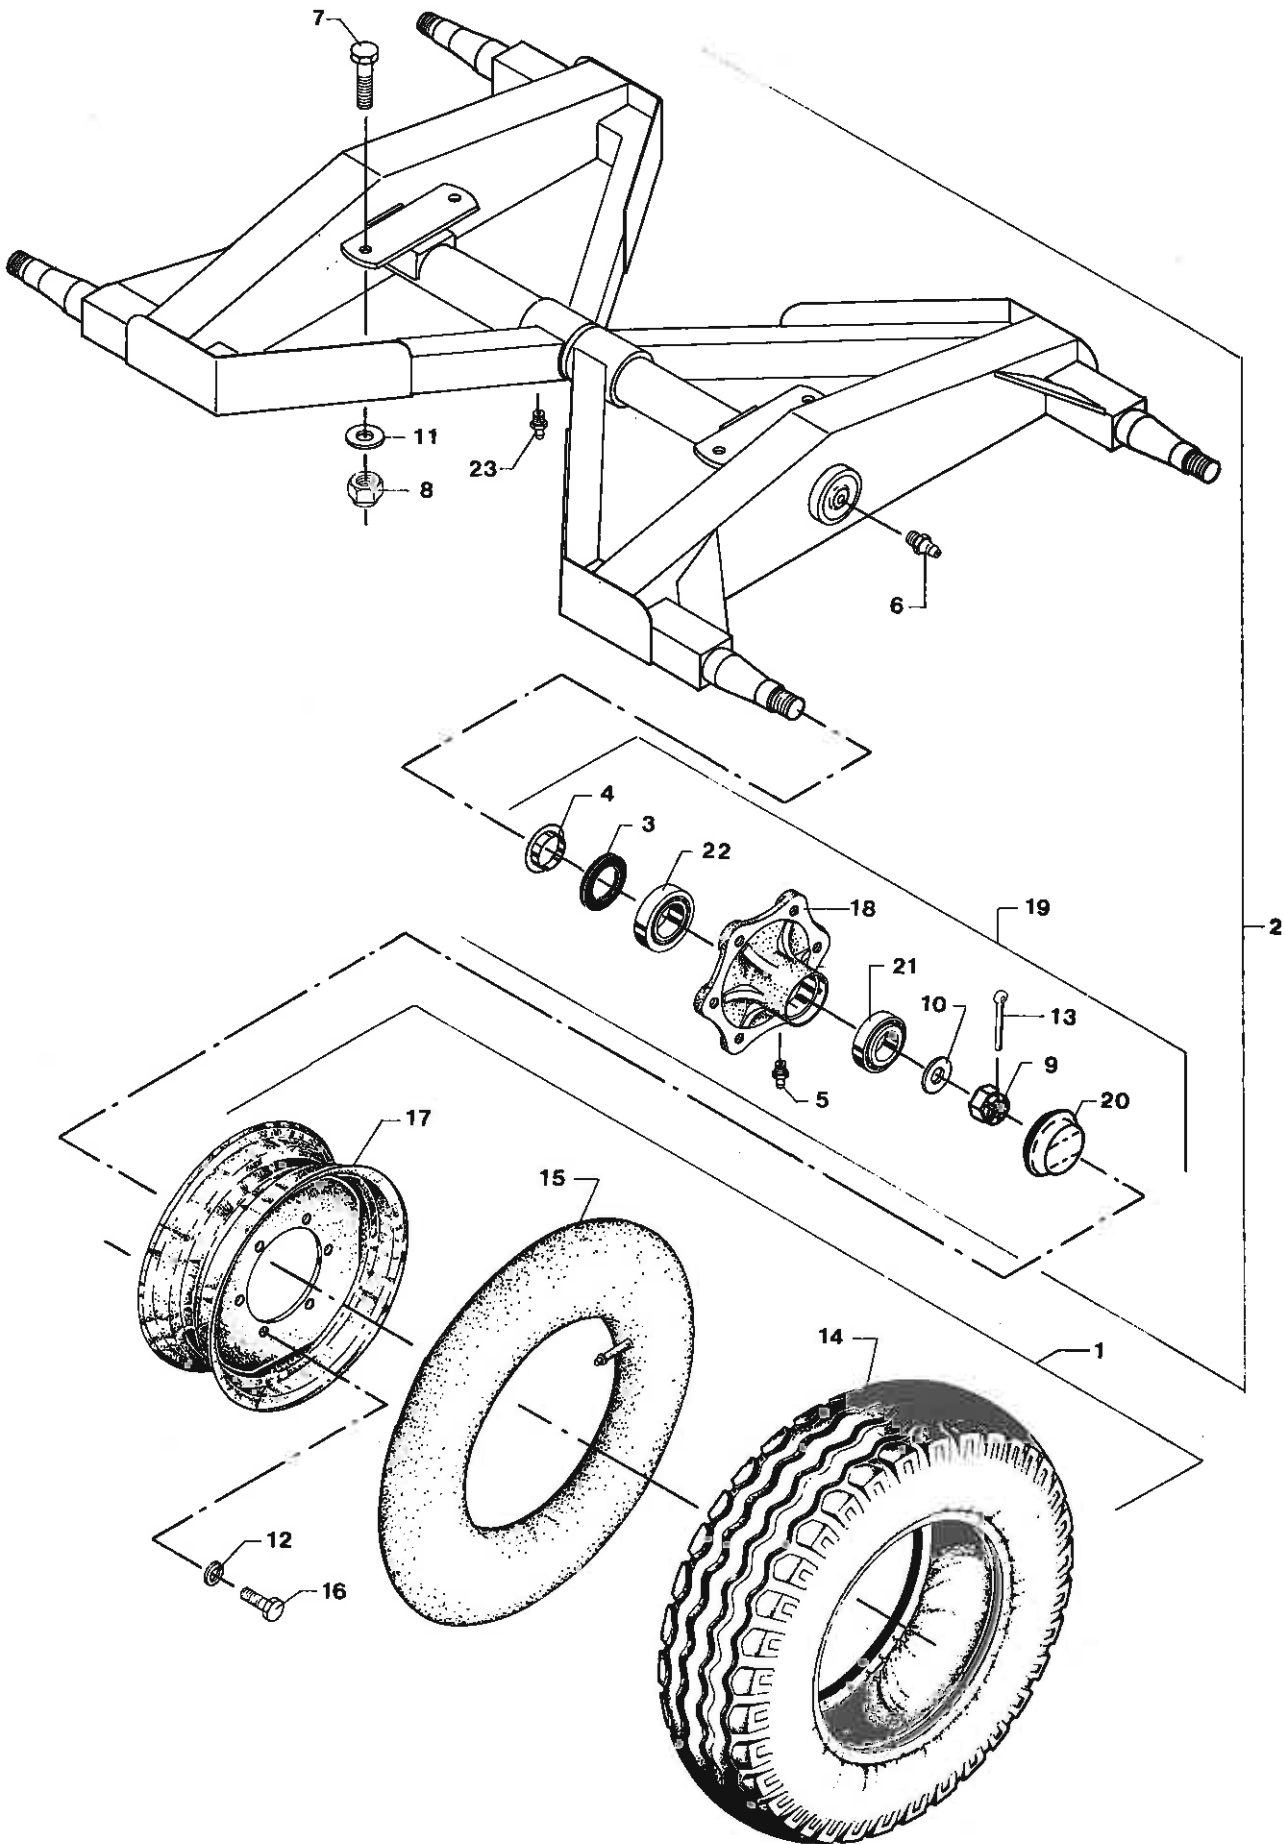

7,0 T OMVENDT FODERVOGN 7,0 T FEED WAGON