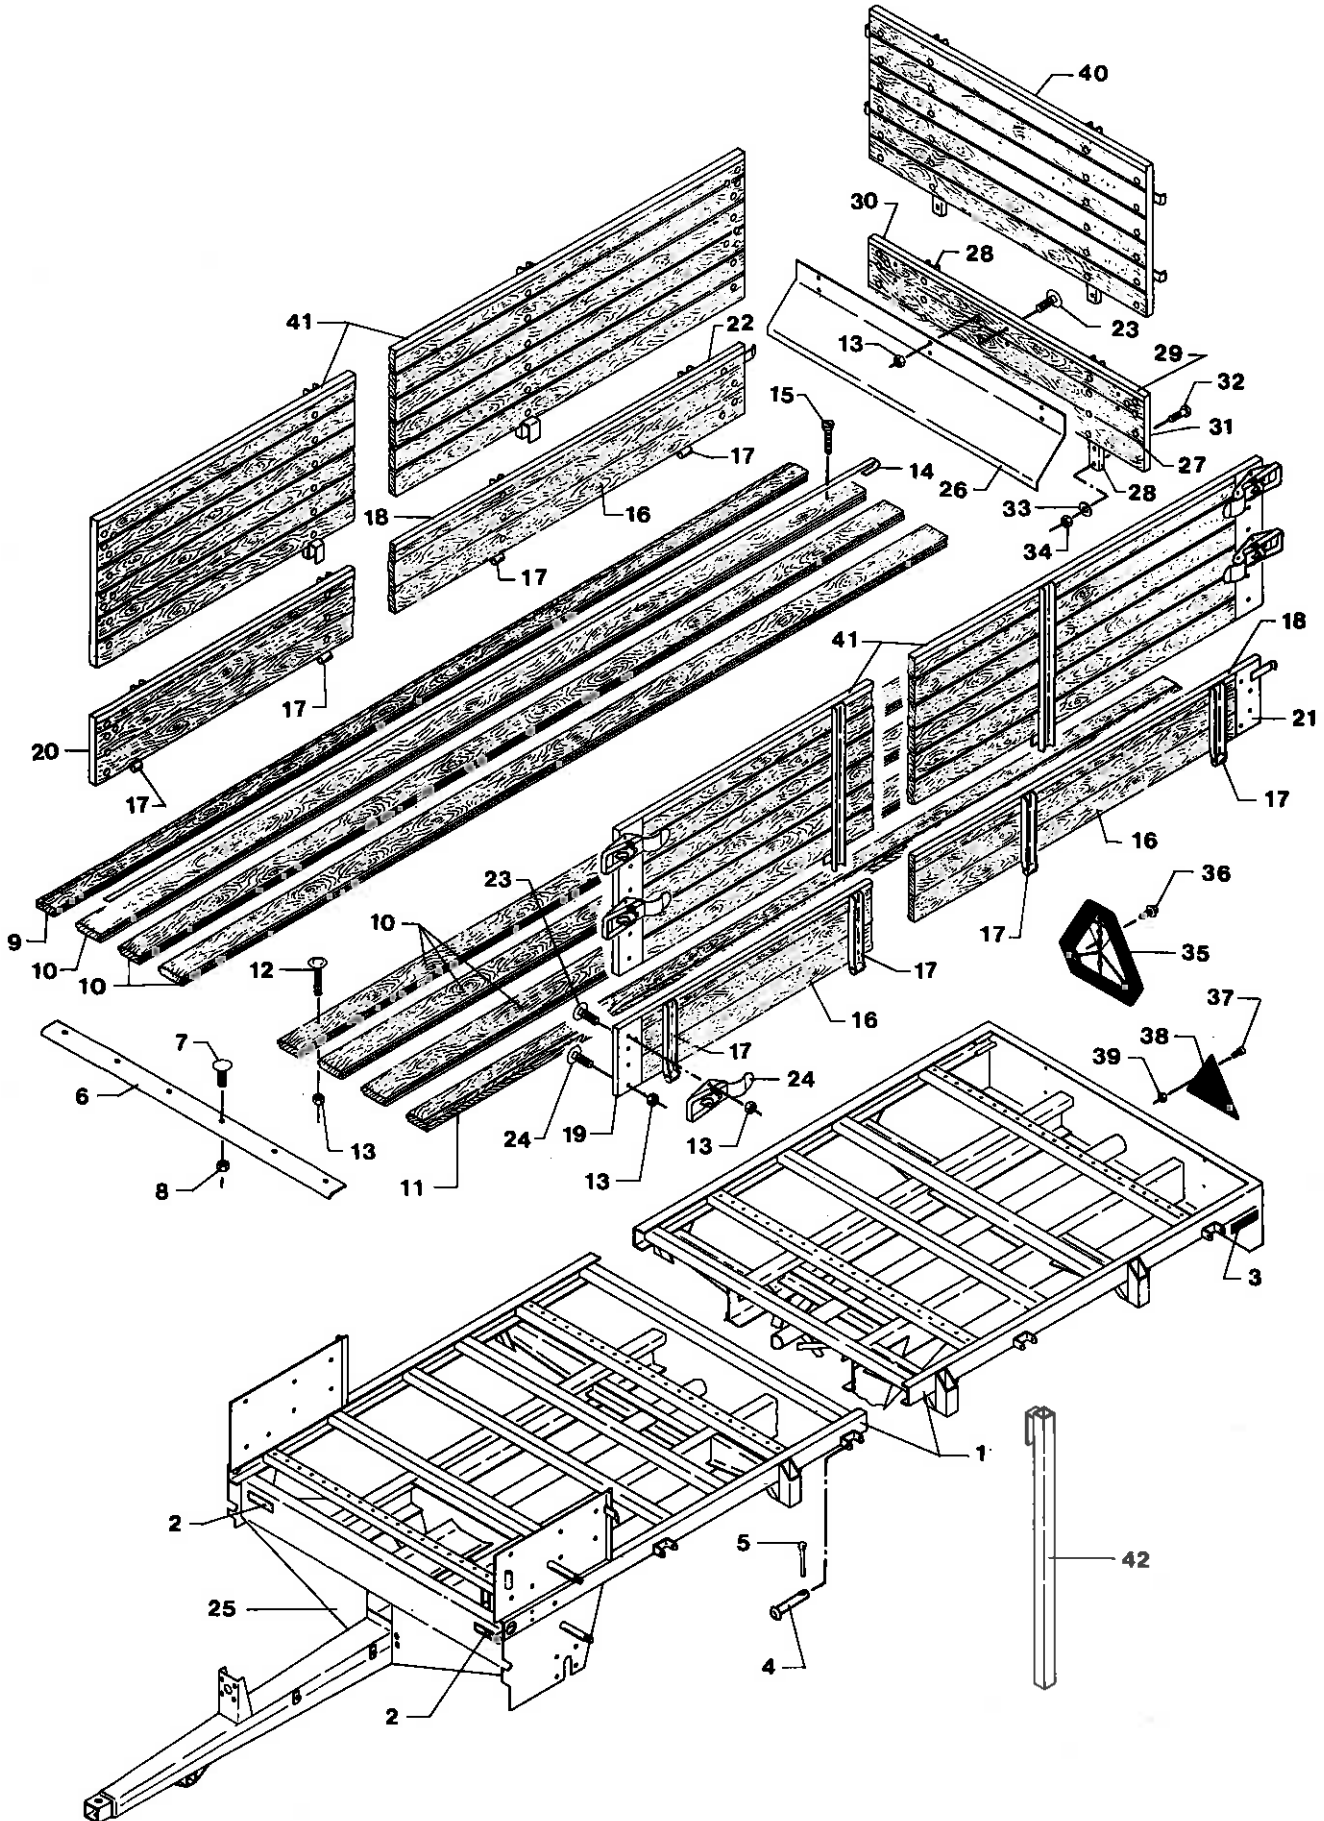

7,0 T OMVENDT FODERVOGN 7,0 T FEED WAGON